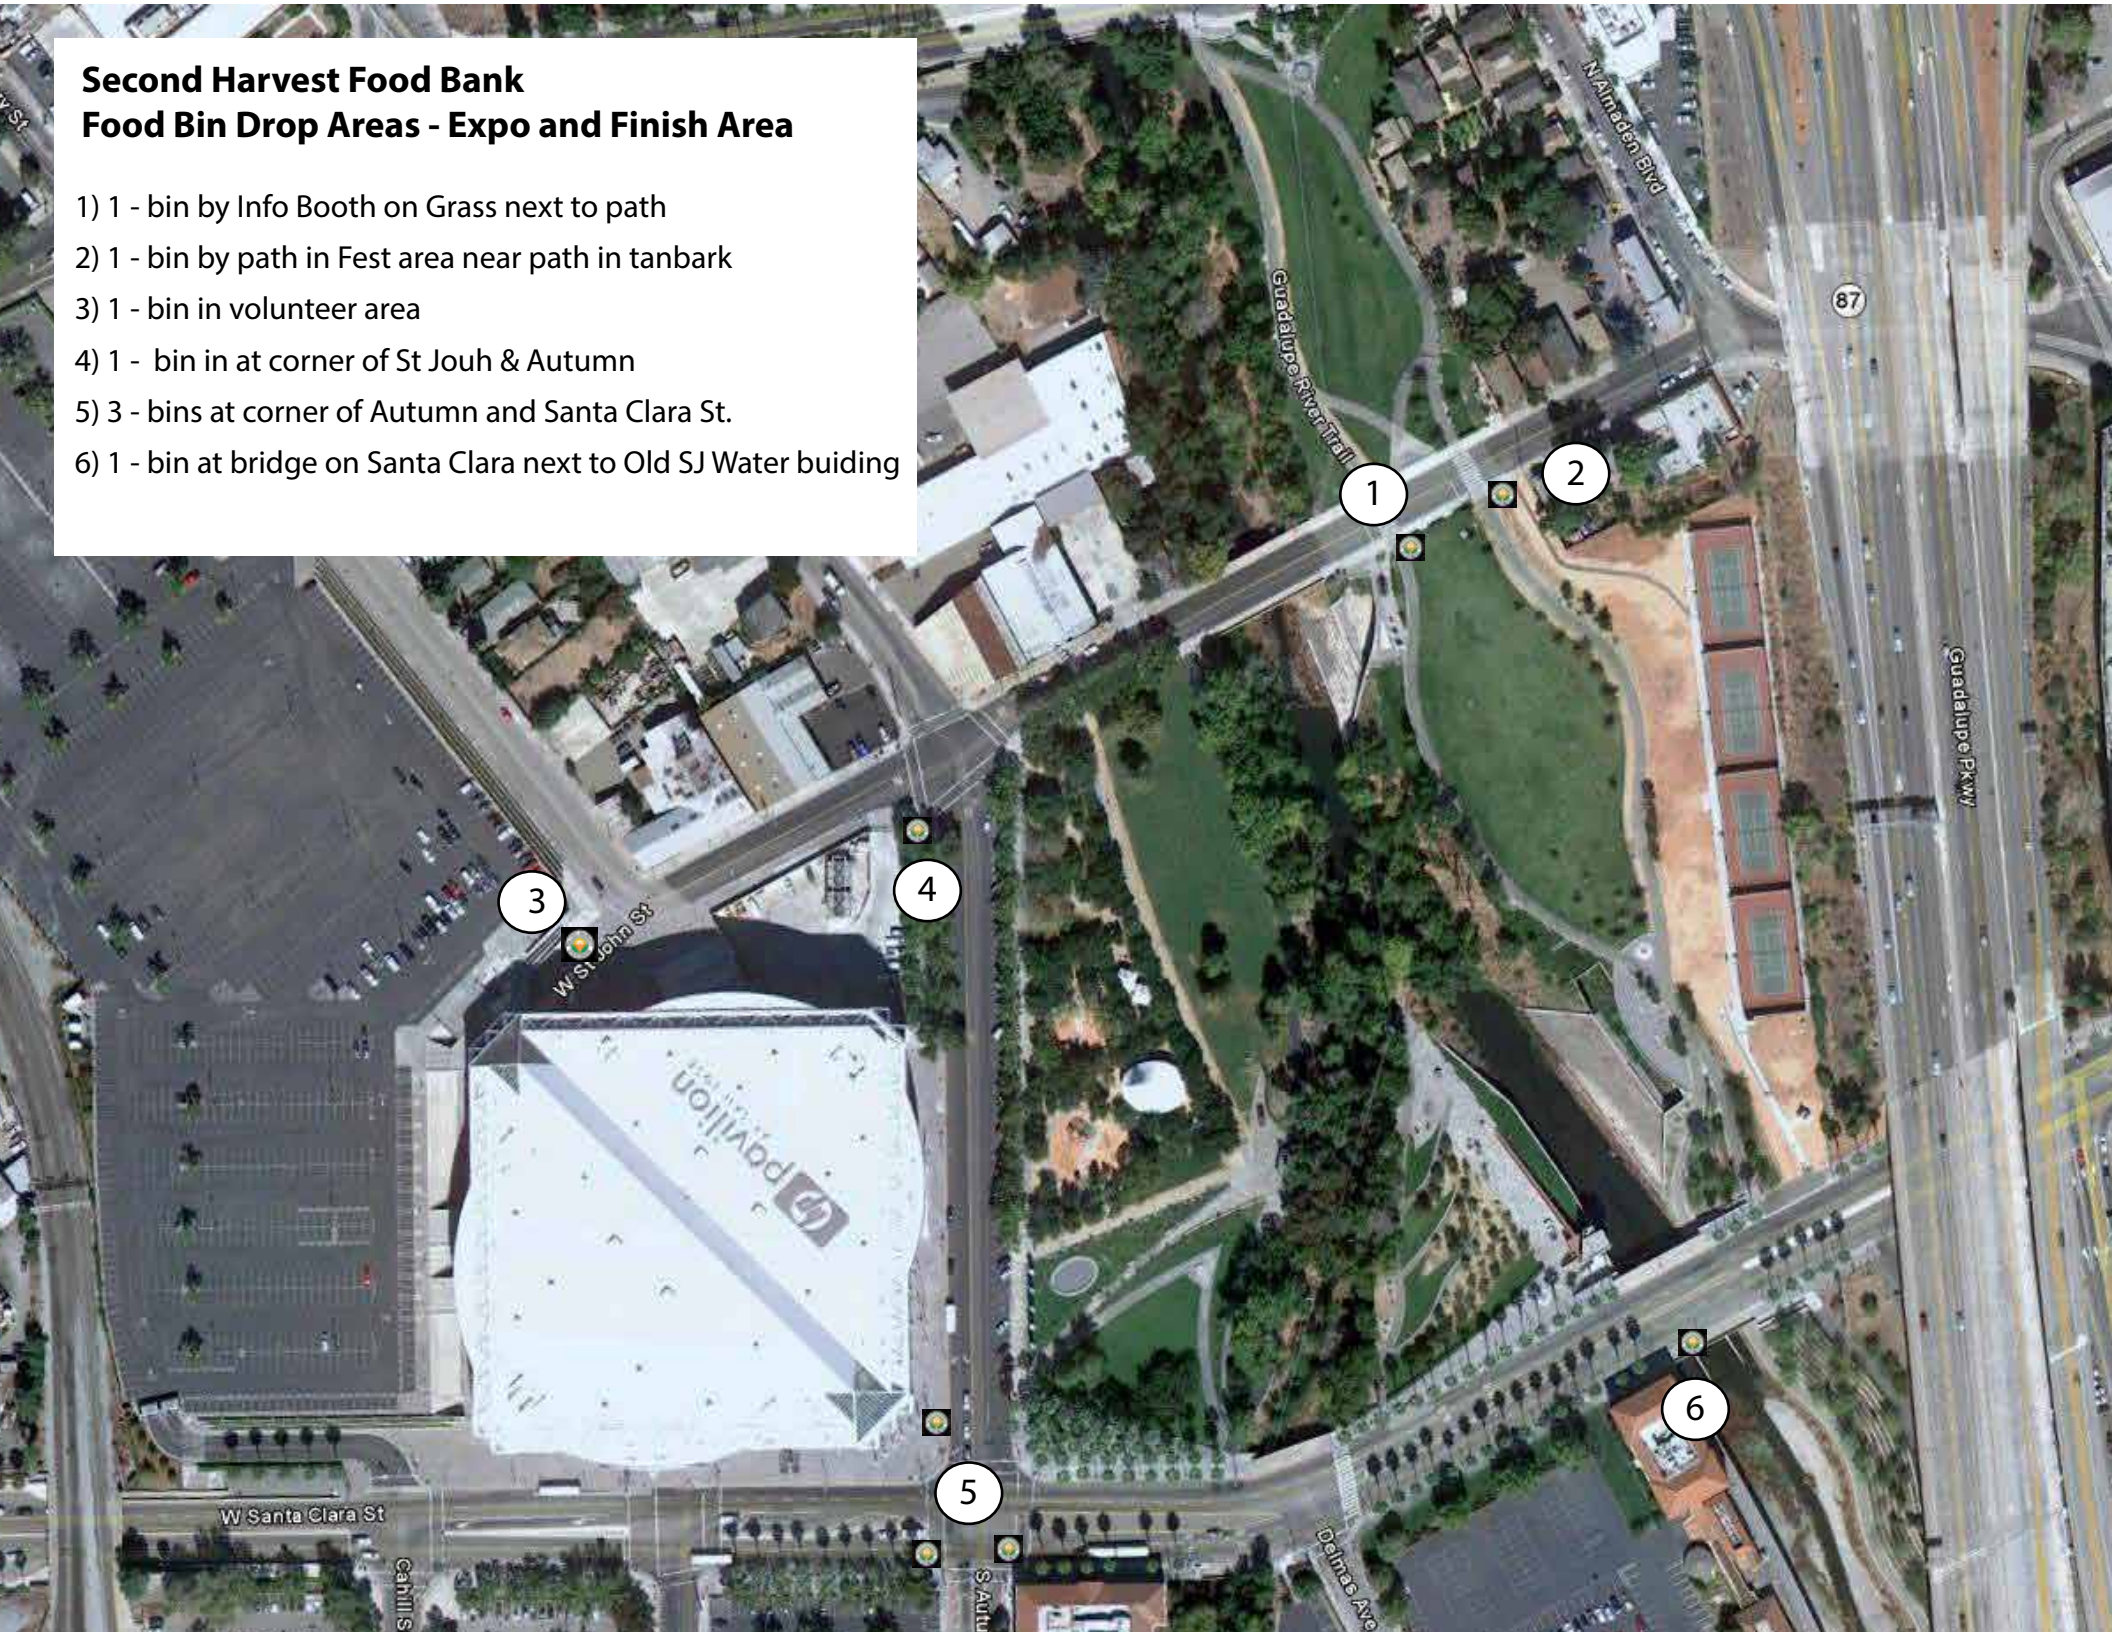

## Second Harvest Food Bank Food Bin Drop Areas - Expo and Finish Area

- 1) 1 - bin by Info Booth on Grass next to path
- 2) 1 - bin by path in Fest area near path in tanbark
- 3) 1 - bin in volunteer area
- 4) 1 - bin in at corner of St Jough & Autumn
- 5) 3 - bins at corner of Autumn and Santa Clara St.
- 6) 1 - bin at bridge on Santa Clara next to Old SJ Water buiding

## Star Line Are Bin Drop

- 7) 2 - Bins Almaden & Santa Clara
- 8) 1 - Bin N. San Pedro & Santa Clara
- 9) 1- Bin Registration Area
- 10). 1 - Bin S. Almaden Ave & Santa Clara
- 11) 1 - Bin Almaden Blvd. & San Fernando